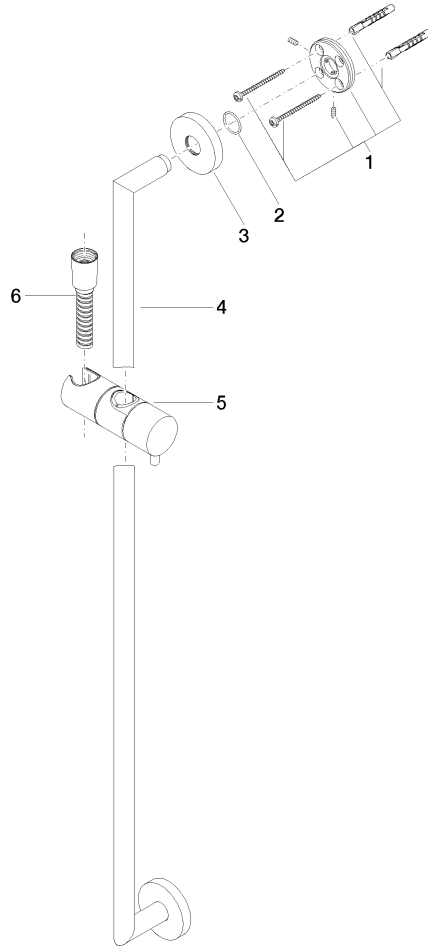

ST 050 201 5660

Fits: TARA, META

- slide bar
- Pipe diameter 18 mm
- rosette Ø 55 mm
- gauge 800 mm
- metal shower hose 1750mm with integrated anti-twist protection
- shower hose connector 3/8"
- Three or five settings: COMPACT RAIN, COMPACT SOFT FLOW, COMPACT AQUAPRESSURE FLOW, max. flow rate 15 l/min (at 3 bar)
- Function from: 7 l/min
- spray head Ø 100mm

Individual components of this set

You need the following components for this set

1x 26 413 625-00

1x 28 018 979-00

Shower set - Chrome

TARA

ST 050 201 5660

ST 050 201 5660

Fits: TARA, META

- slide bar
- Pipe diameter 18 mm
- rosette Ø 55 mm
- gauge 800 mm
- metal shower hose 1750mm with integrated anti-twist protection
- shower hose connector 3/8"

This article does not include a hand shower!

Spare parts list

No.	Item Number	Name	Quantity used	Delivery time
1	05 17 62 500 00 90	fixing set	2	2
2	90 14 10 032 00 90	seal	2	2
3	08 27 62 500-00	rosette	2	10
4	05 28 22 590 01-00	bar	1	10
5	12 580 970-00	Slide unit - Chrome	1	10
6	28 322 970-00	Metal shower hose 1/2" x 3/8" x 1750 mm - Chrome	1	2