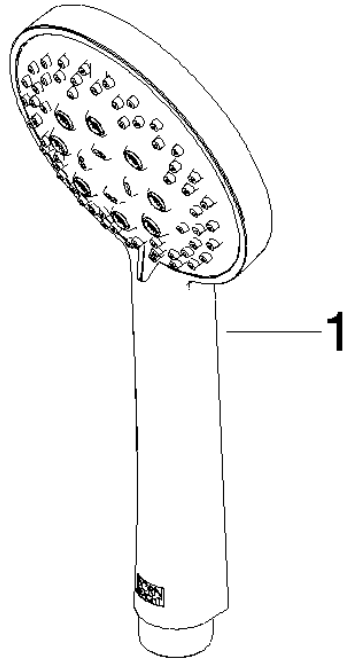

ST 050 201 5660

Fits: TARA, META

- slide bar
- Pipe diameter 18 mm
- rosette Ø 55 mm
- gauge 800 mm
- metal shower hose 1750mm with integrated anti-twist protection
- shower hose connector 3/8"
- Three or five settings: COMPACT RAIN, COMPACT SOFT FLOW, COMPACT AQUAPRESSURE FLOW, max. flow rate 15 l/min (at 3 bar)
- Function from: 7 l/min
- spray head Ø 100mm

Spare parts list

No.	Item Number	Name	Quantity used	Delivery time
1	05 17 62 500 00 90	fixing set	2	2
2	90 14 10 032 00 90	seal	2	2
3	08 27 62 500-00	rosette	2	10
4	05 28 22 590 01-00	bar	1	10
5	12 580 970-00	Slide unit - Chrome	1	10
6	28 322 970-00	Metal shower hose 1/2" x 3/8" x 1750 mm - Chrome	1	2

Shower set - Chrome

TARA

ST 050 201 5660

Shower set - Chrome

TARA

ST 050 201 5660

Shower set - Chrome

TARA

ST 050 201 5660

ST 050 201 5660

mm [inches]

Flow rate chart

Certificates

LGA_29984.

DVGW_DW-
6517DN0129.

WRAS_2210003.